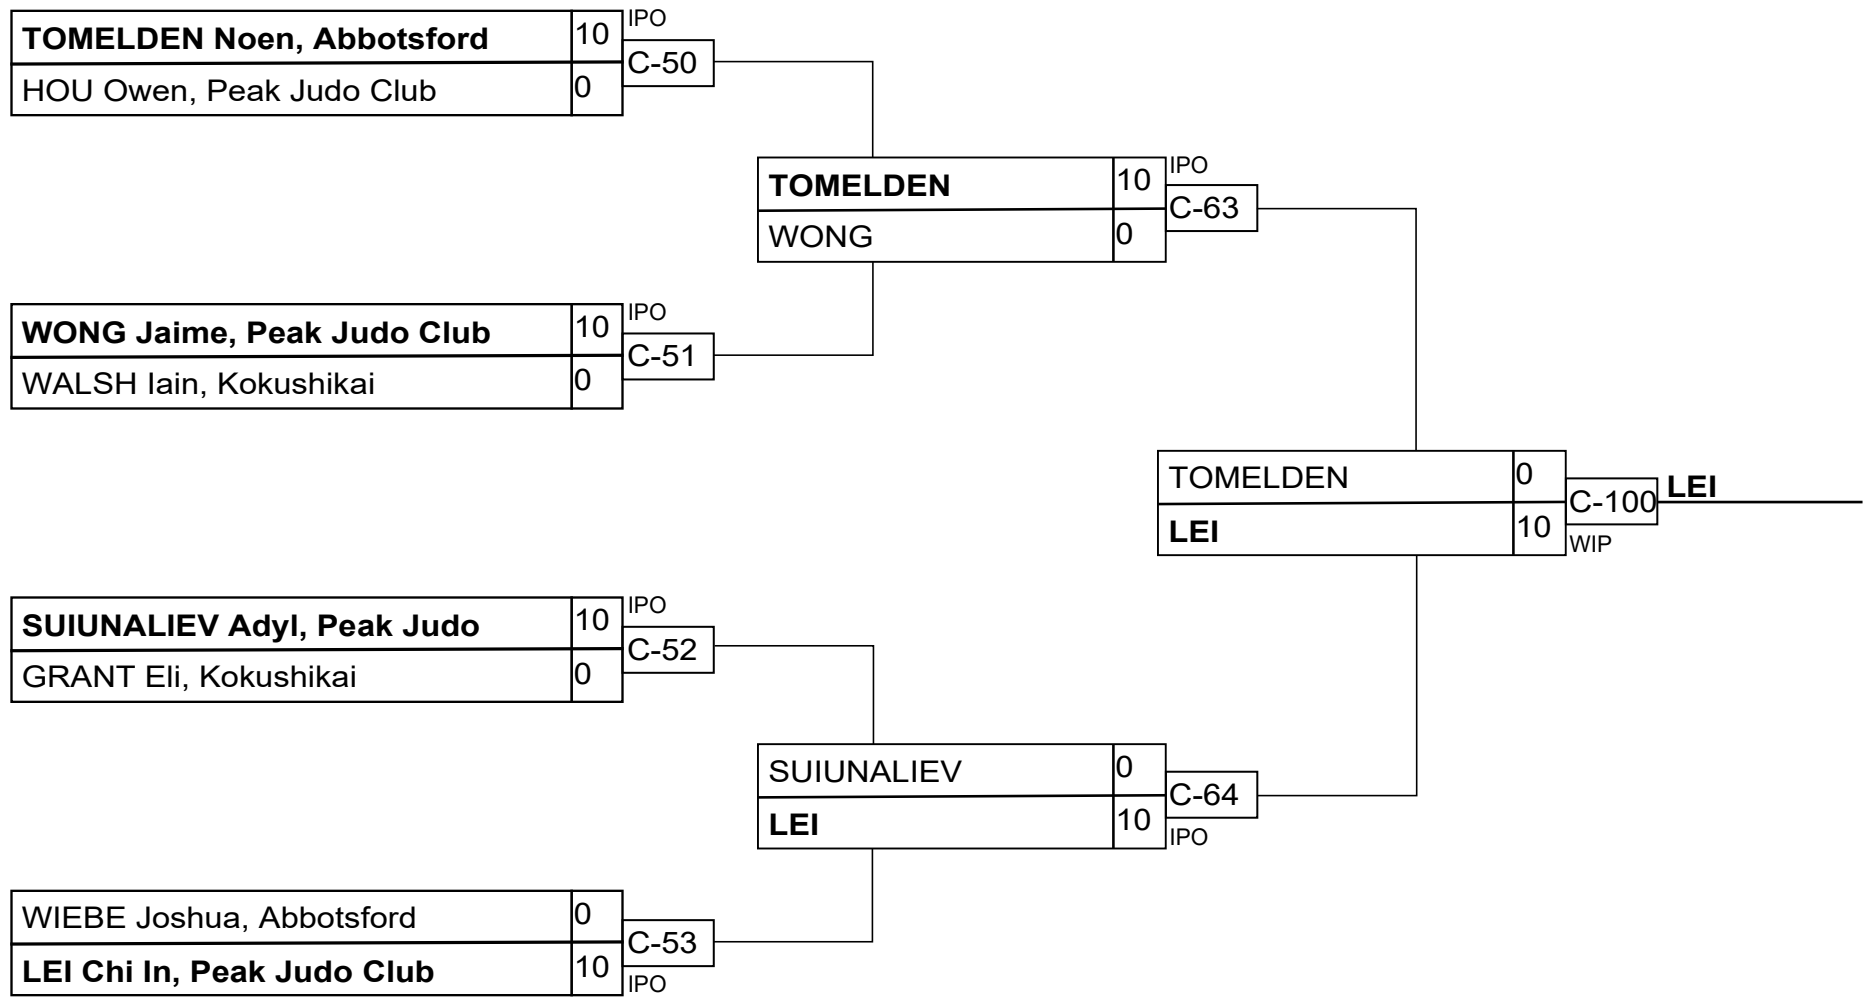

Senior Male -60kg

Results

Pos	Name
1	LEI Chi In, Peak Judo Cl
2	TOMELDEN Noen, Abbotsfor
3	WIEBE Joshua, Abbotsford
3	SUIUNALIEV Adyl, Peak Ju