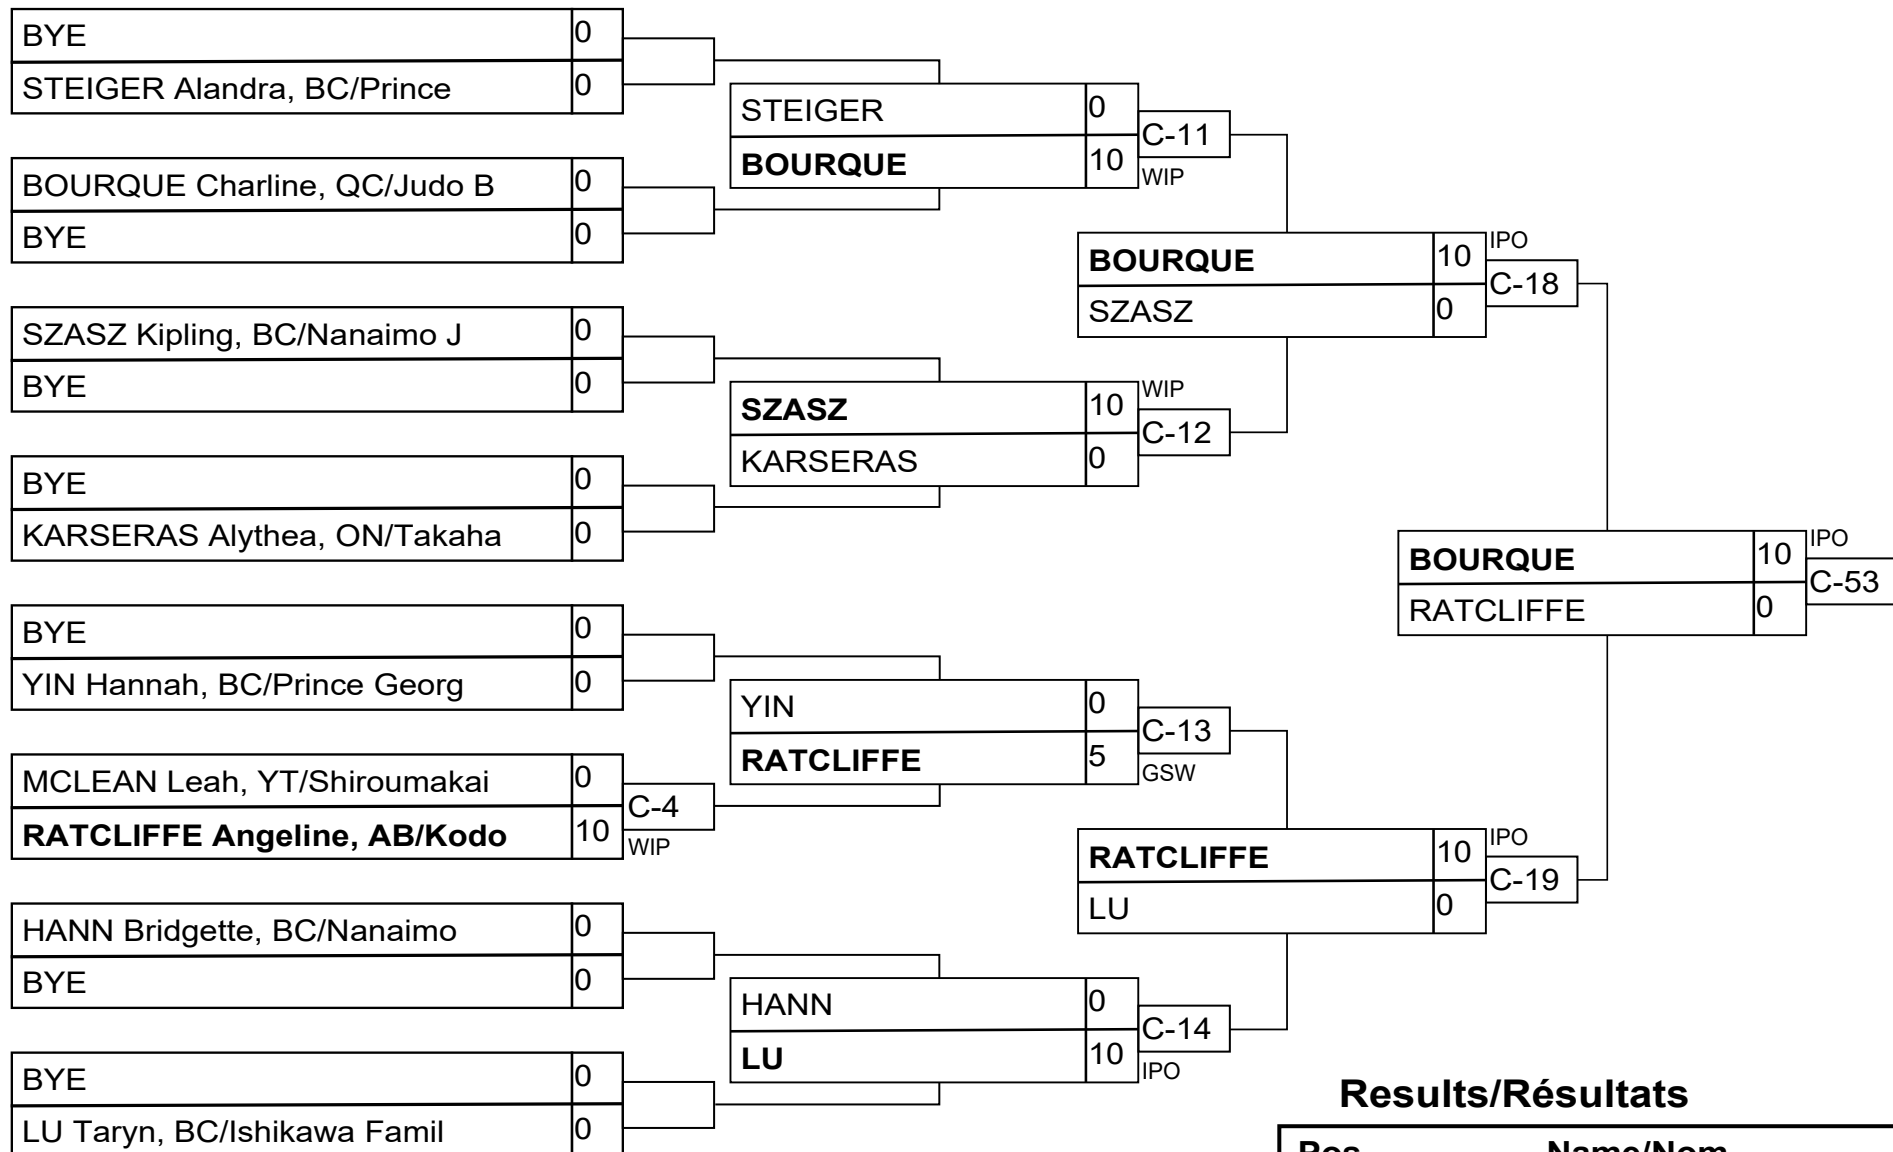

U16 Female -63kg

Results/Résultats

Pos	Name/Nom
1	BOURQUE Charline, QC/Jud
2	RATCLIFFE Angeline, AB/K
3	YIN Hannah, BC/Prince Ge
3	STEIGER Alandra, BC/Prin